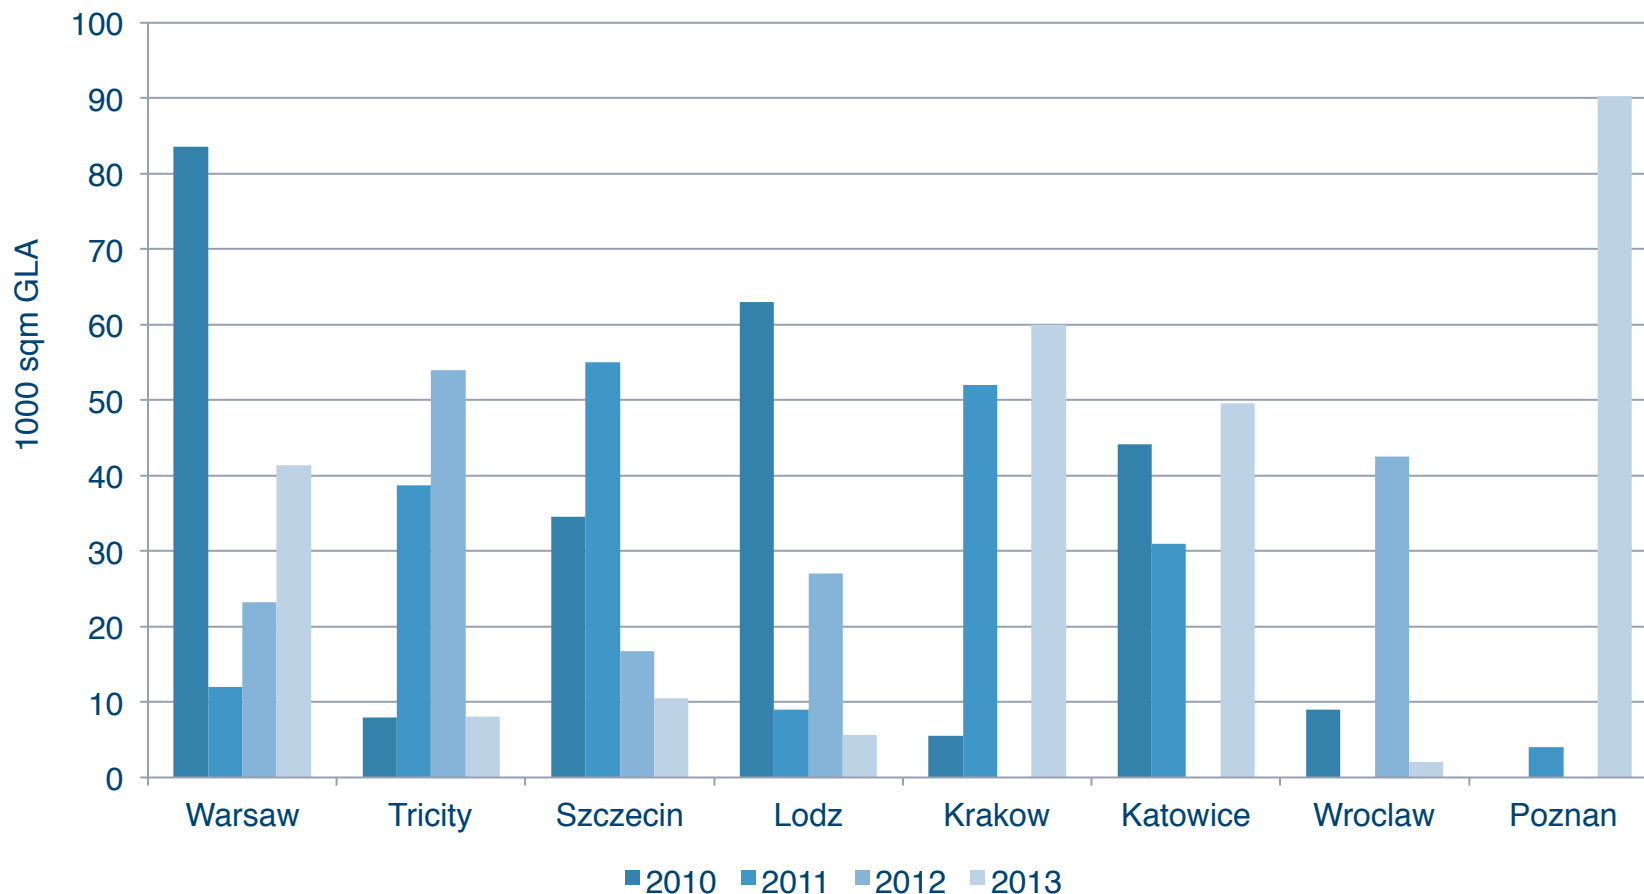

# Regional shopping centres completions in Poland 2010-2013, 1000 sqm GLA

Source: RIWIS Europe